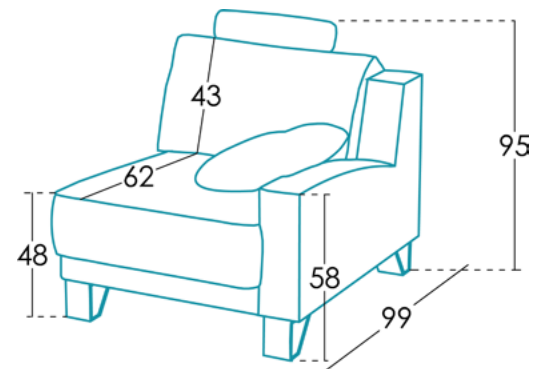

Options

Packaging

Packaging made up of shrink wrap and edge protectors.

The packaging comes along with the design. We always optimize it, so that it takes up as little space as possible and it is easy to carry it, avoiding the use of unnecessary packing material.

Sustainability

Our design is responsible as we minimize the impact of industrial activity, optimizing the entire field of design and production.

Every Fama products are PFCs Free.

At Fama Sofas, we recycle 99,9% of residue and waste, following the environmental policy of our company.

MADISON is manufactured by Fama Sofas, whose quality system is certified by AENOR and IQNET according to the ISO 9001-2015 standards, with the certificate number ES-0790/1999. In addition to the Environmental Management Certificate according to ISO 14001-2019.

All models have passed the tests required for granting the quality control label from Aidima-Cetem laboratories.

FAMA SOFAS S.L.U.
C/ Dr. Jiménez Díaz s/n - P.O.Box 41
30510 YECLA (Murcia) SPAIN
Telf: 968751050 / info@fama.es / www.fama.es