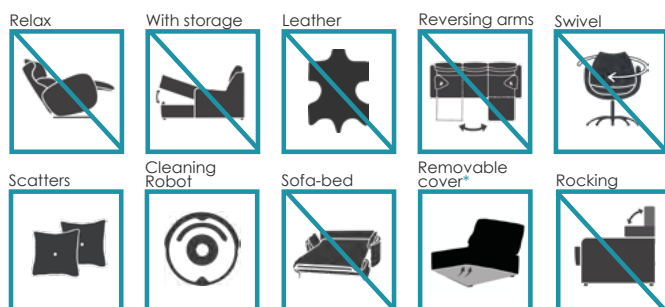

Options

Packaging

Packaging made up of shrink wrap and edge protectors.

The packaging comes along with the design. We always optimize it, so that it takes up as little space as possible and it is easy to carry it, avoiding the use of unnecessary packing material.

Sustainability

Our design is responsible as we minimize the impact of industrial activity, optimizing the entire field of design and production.

Every Fama products are PFCs Free.

At Fama Sofas, we recycle 99,9% of residue and waste, following the environmental policy of our company.

MADISON is manufactured by Fama Sofas, whose quality system is certified by AENOR and IQNET according to the ISO 9001-2015 standards, with the certificate number ES-0790/1999. In addition to the Environmental Management Certificate according to ISO 14001-2019.

All models have passed the tests required for granting the quality control label from Aidima-Cetem laboratories.

FAMA SOFAS S.L.U.
C/ Dr. Jiménez Díaz s/n - P.O.Box 41
30510 YECLA (Murcia) SPAIN
Telf: 968751050 / info@fama.es / www.fama.es